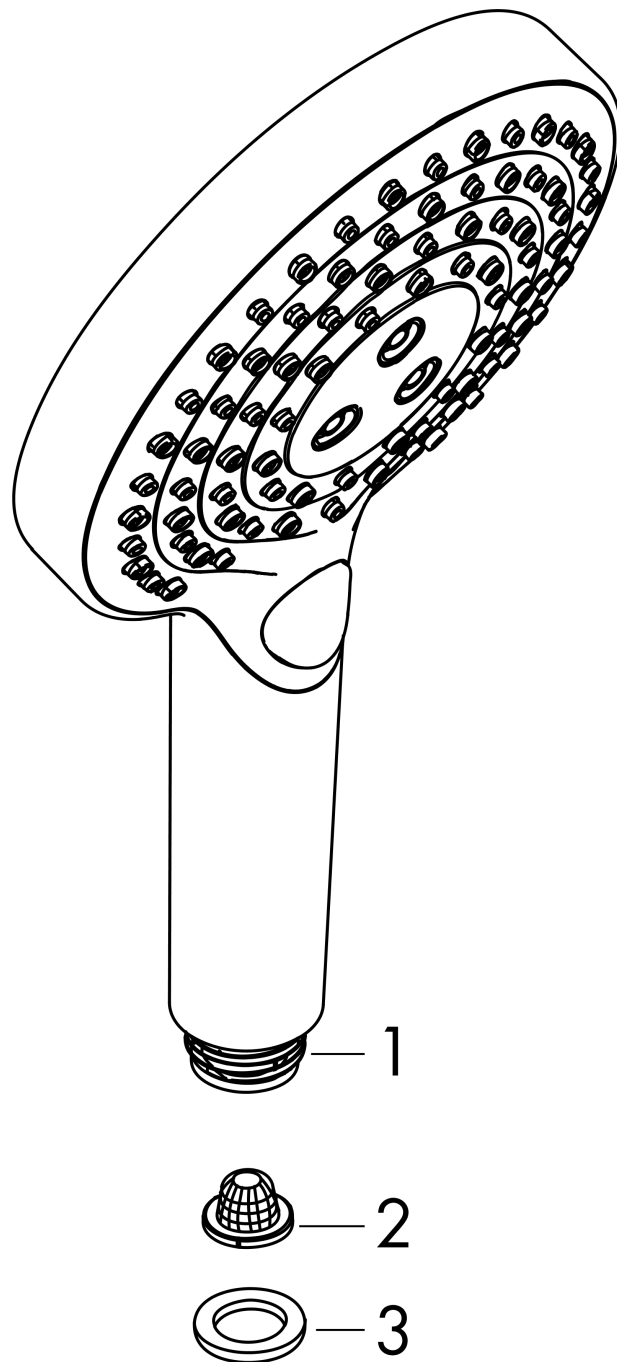

**Raindance Select S**  
**Hand shower 120 3jet PowderRain**  
 Finish: **Chrome** Art. no. : **26014000**

### Description

**product features**

- Shower head size: 125 mm
- Spray pattern: PowderRain, Rain, Whirl
- Select button to comfortably switch between spray modes
- Maximum flow rate (at 3 bar): 11 l/min
- minimum flow pressure: 1,2 bar
- Operating pressure: min. 1 bar/max. 6 bar
- with internal water conduction
- rinseable screen seal
- Connection thread 1/2"

### Scale drawing

**Exploded Drawing**

Year of production: >04/18

**Raindance Select S**  
**Hand shower 120 3jet PowderRain**  
 Finish: **Chrome** Art. no. : **26014000**

**Spare part list**

Year of production: >04/18

Pos.	Description	Art. no.	Price	PU
1	pivoting connection	93089000	-	1
2	filter	92672000	-	1
3	seal	98058000	-	1