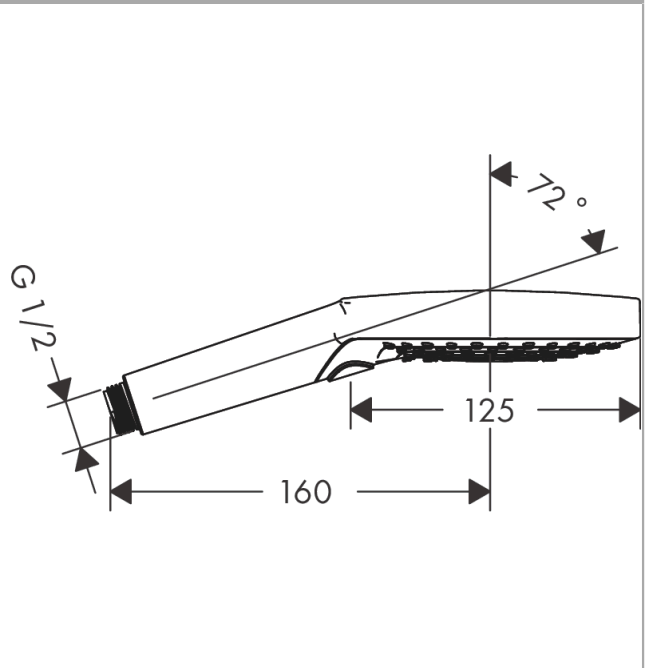

Scale drawing