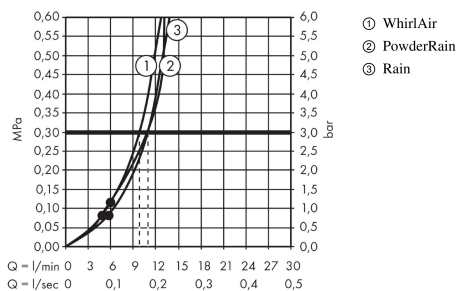

Flowchart

The consumption was measured in combination with the appropriate fittings (thermostat/mixer/ in-wall valve) to reflect actual application in practice.