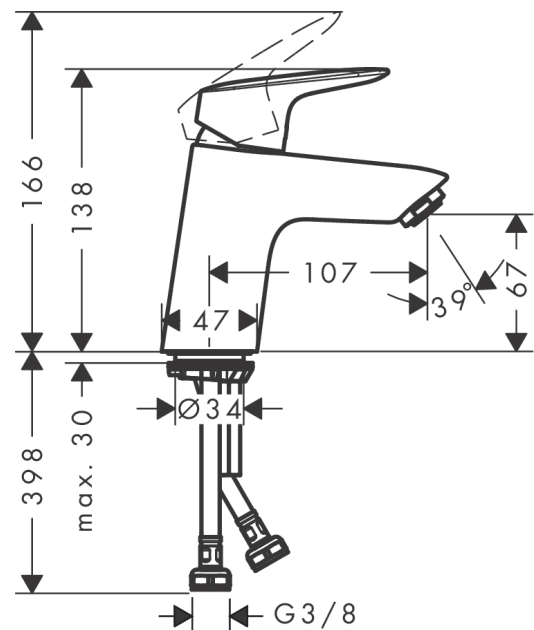

Logis
Single lever basin mixer 70 without waste
 Finish: **Chrome** Art. no. : **71071000**

Description

product features

- ComfortZone 70 provides space for greater freedom of movement
- spout 107 mm long
- spout height: 67 mm
- handle variant: lever handle
- deck mounted installation
- spray type: normal spray
- maximum flow rate at 3 bar: 5 l/min
- min. operating pressure: 1 bar
- max. operating pressure: 10 bar
- ceramic cartridge
- please specify when ordering if required for low pressure
- WRAS 2107044

Article Details

Price excl. VAT

£ 91.67

Technology

Certificates / Sustainability

Product image

Scale drawing

Logis
Single lever basin mixer 70 without waste
 Finish: **Chrome** Art. no. : **71071000**

Flowchart

Logis
Single lever basin mixer 70 without waste
 Finish: **Chrome** Art. no. : **71071000**

Exploded Drawing

Year of production: >05/17

Logis
Single lever basin mixer 70 without waste
 Finish: **Chrome** Art. no. : **71071000**

Spare part list

Year of production: >05/17

Pos.	Description	Art. no.	Price	PU
1	handle	92224000	£ 54.00	1
2	screw cover	96338000	£ 3.40	1
3	flange	97406000	£ 21.40	1
4	nut	97209000	£ 16.80	1
5	O-Ring 32x2	98193000	£ 3.40	1
6	cartridge, assy	92730000	£ 37.00	1
7	locking screw for handle	95140000	£ 6.40	1
8	seal	95008000	£ 9.50	1
9	adapter for cartridge	98750000	£ 14.00	1
10	O-Ring 30x2	98186000	£ 3.40	1
11	O-ring 35x2	92604000	£ 6.40	1
12	aerator M24x1 (5 l/min)	92372000	£ 21.40	1
13	screw M8 x 68	97736000	£ 6.40	1
14	seal Ø 42	98722000	£ 6.40	1
15	fixing set	96016000	£ 37.00	1
16	connection hose 450 mm M8x0,75 G3/8	97206000	£ 37.00	1
17	O-ring 6,6x1,6	93019000	£ 3.40	1