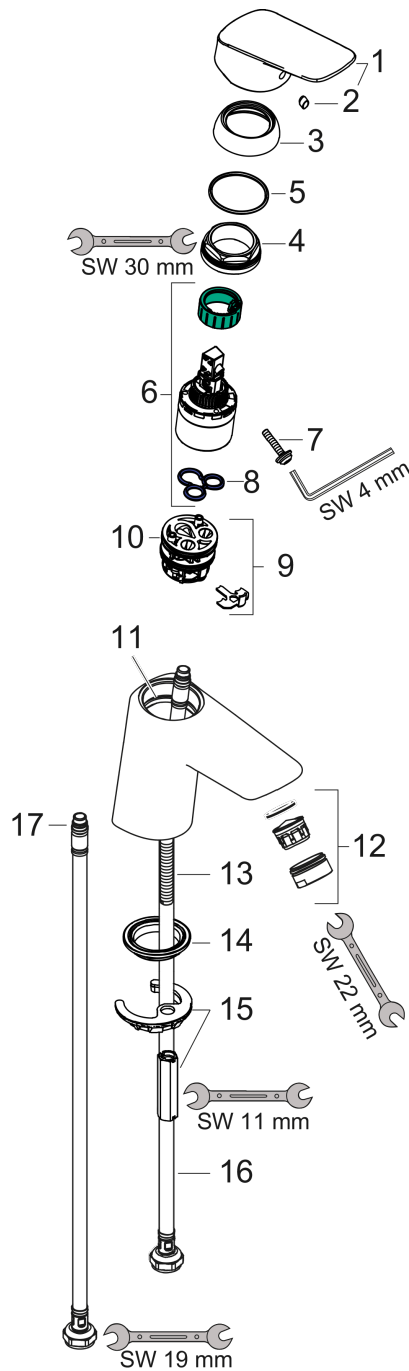

Logis
Single lever basin mixer 70 without waste
 Finish: **Chrome** Art. no. : **71071000**

Description

product features

- ComfortZone 70 provides space for greater freedom of movement
- spout 107 mm long
- spout height: 67 mm
- handle variant: lever handle
- deck mounted installation
- spray type: normal spray
- maximum flow rate at 3 bar: 5 l/min
- min. operating pressure: 1 bar
- max. operating pressure: 10 bar
- ceramic cartridge
- please specify when ordering if required for low pressure
- WRAS 2107044

Article Details

Price excl. VAT

£ 91.67

Technology

Certificates / Sustainability

Product image

Scale drawing

Logis
Single lever basin mixer 70 without waste
 Finish: **Chrome** Art. no. : **71071000**

Flowchart

Logis
Single lever basin mixer 70 without waste
 Finish: **Chrome** Art. no. : **71071000**

Exploded Drawing

Year of production: >05/17

Logis
Single lever basin mixer 70 without waste
 Finish: **Chrome** Art. no. : **71071000**

Spare part list

Year of production: >05/17

Pos.	Description	Art. no.	Price	PU
1	handle	92224000	£ 54.00	1
2	screw cover	96338000	£ 3.40	1
3	flange	97406000	£ 21.40	1
4	nut	97209000	£ 16.80	1
5	O-Ring 32x2	98193000	£ 3.40	1
6	cartridge, assy	92730000	£ 37.00	1
7	locking screw for handle	95140000	£ 6.40	1
8	seal	95008000	£ 9.50	1
9	adapter for cartridge	98750000	£ 14.00	1
10	O-Ring 30x2	98186000	£ 3.40	1
11	O-ring 35x2	92604000	£ 6.40	1
12	aerator M24x1 (5 l/min)	92372000	£ 21.40	1
13	screw M8 x 68	97736000	£ 6.40	1
14	seal Ø 42	98722000	£ 6.40	1
15	fixing set	96016000	£ 37.00	1
16	connection hose 450 mm M8x0,75 G3/8	97206000	£ 37.00	1
17	O-ring 6,6x1,6	93019000	£ 3.40	1