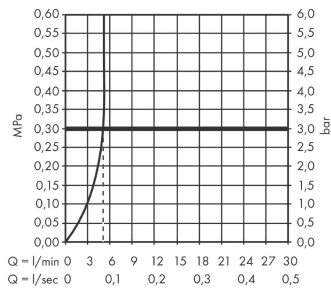

Logis
Single lever basin mixer 70 without waste
Finish: **Chrome** Art. no. : **71071000**

Flowchart