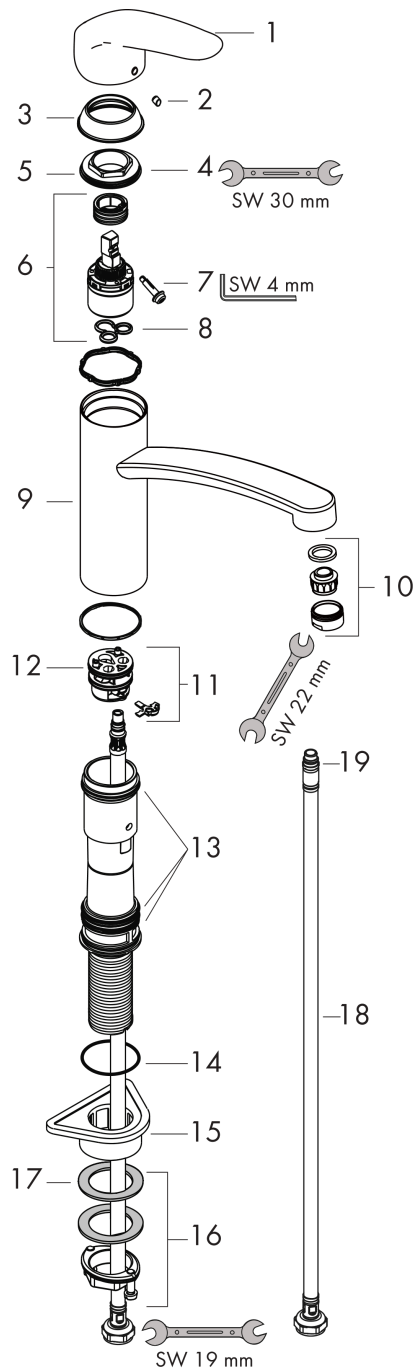

## Focus M41

Single lever kitchen mixer 160, single spray mode

Finish: **Chrome** Art. no. : **31806000**

### Scale drawing

### Flowchart

**Focus M41**  
**Single lever kitchen mixer 160, single spray mode**  
 Finish: **Chrome** Art. no. : **31806000**

**Exploded Drawing**

Year of production: >04/17

**Focus M41**  
**Single lever kitchen mixer 160, single spray mode**  
 Finish: **Chrome** Art. no. : **31806000**

## Spare part list

Year of production: >04/17

Pos.	Description	Art. no.	Price	PU
1	handle	95543000	£ 37.00	1
2	screw cover	96338000	£ 3.40	1
3	flange	97995000	£ 21.40	1
4	nut	97996000	£ 37.00	1
5	O-Ring 30x2	98186000	£ 3.40	1
6	cartridge, assy	92730000	£ 37.00	1
7	locking screw for handle	96059000	£ 9.50	1
8	seal	95008000	£ 9.50	1
9	spout cpl.	98349000	£ 115.00	1
10	aerator M24x1 (15 l/min)	13913000	-	1
11	adapter for cartridge	98750000	£ 14.00	1
12	O-Ring 36x2,5	98190000	£ 3.40	1
13	sealing set	98702000	£ 9.50	1
14	O-ring 41x2	98212000	£ 3.40	1
15	support	97523000	£ 6.40	1
16	fixing set (Ø 34)	95049000	£ 16.80	1
17	lever collar	97548000	£ 3.40	1
18	connection hose 600 mm M8x0,75 G3/8	96556000	£ 27.00	1
19	O-ring 6,6x1,6	93019000	£ 3.40	1