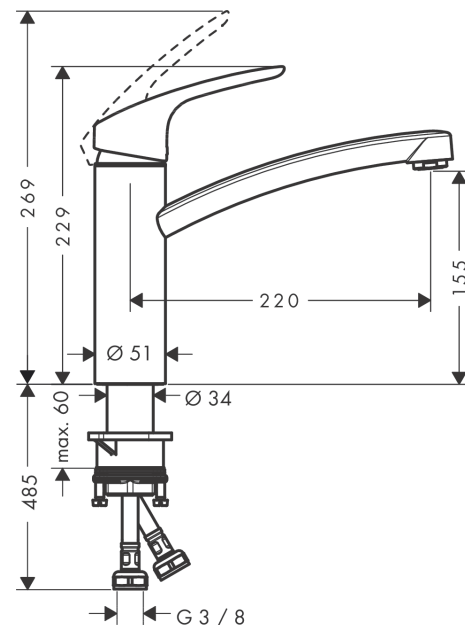

#### product features

- ComfortZone 160
- swivel range 360°
- normal spray
- maximum flow rate at 3 bar: 12 l/min
- operating pressure: min. 1 bar/max. 10 bar
- ceramic cartridge
- G 3/8 hose connections
- please specify when ordering if required for low pressure
- WRAS 2310057

### Scale drawing

## Spare part list

Year of production: >04/17

Pos.	Description	Art. no.	Price	PU
1	handle	95543000	£ 37.00	1
2	screw cover	96338000	£ 3.40	1
3	flange	97995000	£ 21.40	1
4	nut	97996000	£ 37.00	1
5	O-Ring 30x2	98186000	£ 3.40	1
6	cartridge, assy	92730000	£ 37.00	1
7	locking screw for handle	96059000	£ 9.50	1
8	seal	95008000	£ 9.50	1
9	spout cpl.	98349000	£ 115.00	1
10	aerator M24x1 (15 l/min)	13913000	-	1
11	adapter for cartridge	98750000	£ 14.00	1
12	O-Ring 36x2,5	98190000	£ 3.40	1
13	sealing set	98702000	£ 9.50	1
14	O-ring 41x2	98212000	£ 3.40	1
15	support	97523000	£ 6.40	1
16	fixing set (Ø 34)	95049000	£ 16.80	1
17	lever collar	97548000	£ 3.40	1
18	connection hose 600 mm M8x0,75 G3/8	96556000	£ 27.00	1
19	O-ring 6,6x1,6	93019000	£ 3.40	1